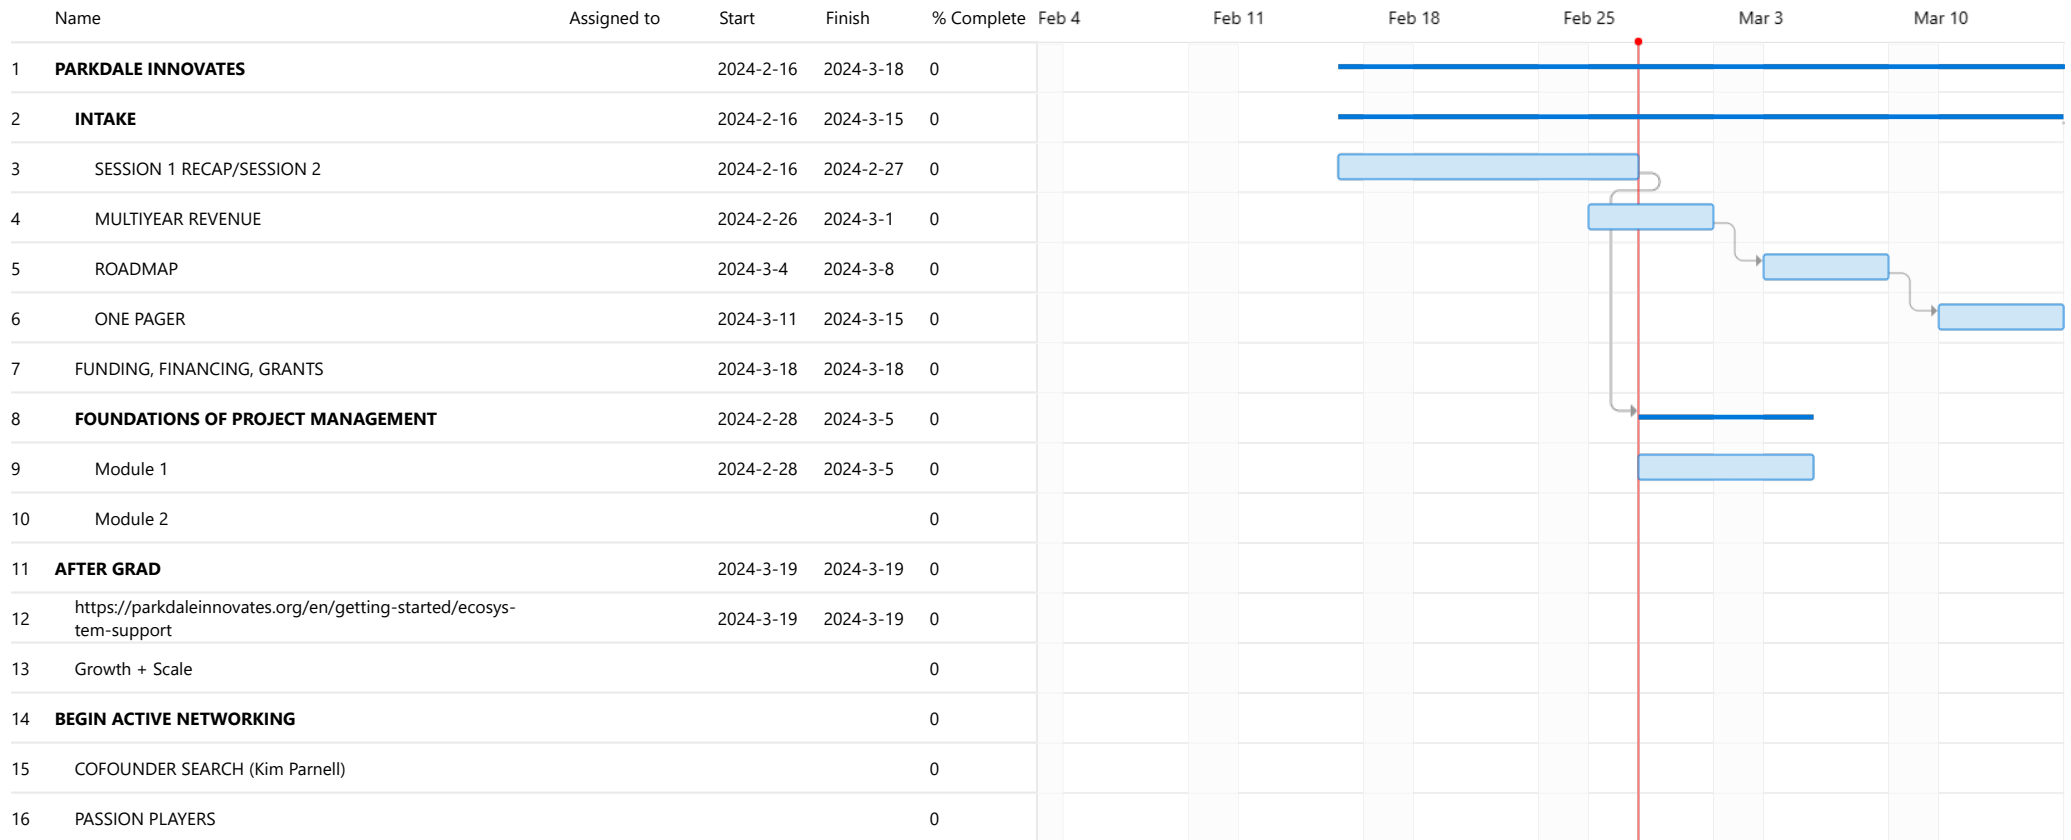

ILS Pre-Launch BTS Roadmap!

ILS Pre-Launch BTS Roadmap!

Name	Mar 17	Mar 24	Mar 31	Apr 7	Apr 14	Apr 21	Apr 28				
1 PARKDALE INNOVATES											
2 INTAKE											
3 SESSION 1 RECAP/SESSION 2											
4 MULTIYEAR REVENUE											
5 ROADMAP											
6 ONE PAGER											
7 FUNDING, FINANCING, GRANTS											
8 FOUNDATIONS OF PROJECT MANAGEMENT											
9 Module 1											
10 Module 2											
11 AFTER GRAD											
12 https://parkdaleinnovates.org/en/getting-started/ecosystem-support											
13 Growth + Scale											
14 BEGIN ACTIVE NETWORKING											
15 COFOUNDER SEARCH (Kim Parnell)											
16 PASSION PLAYERS											